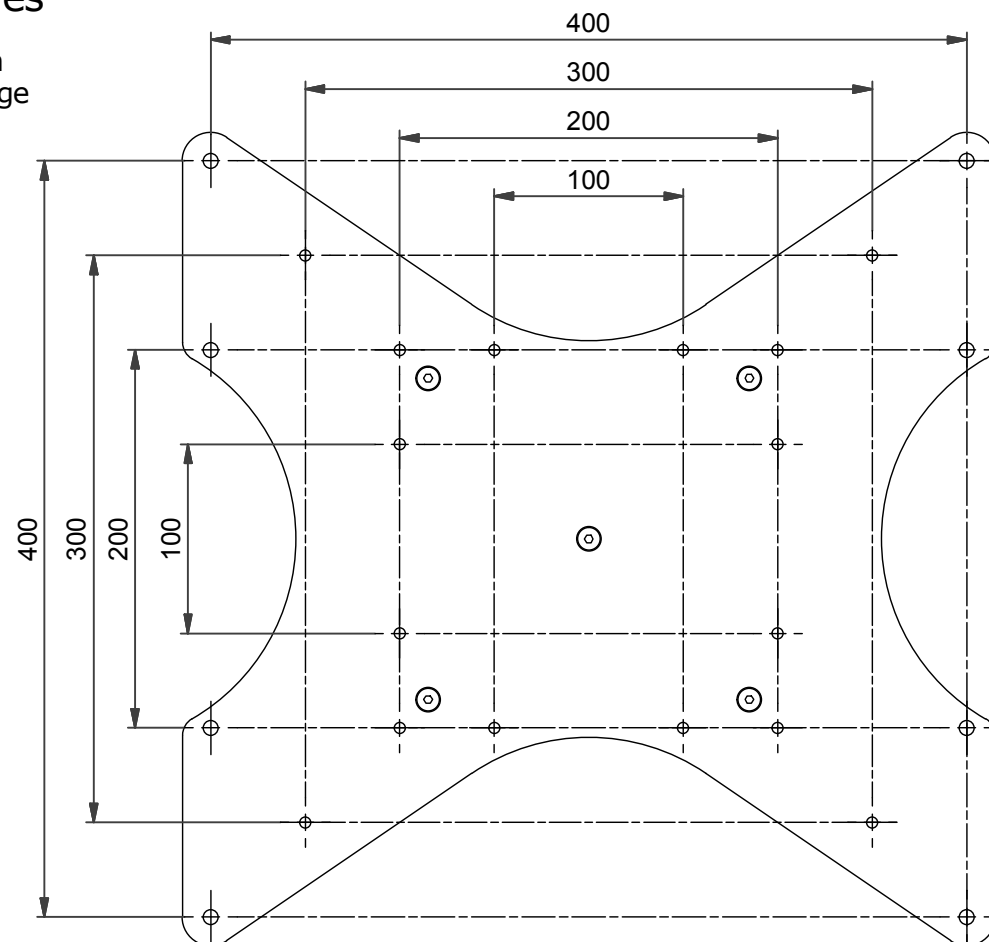

Algemene afmetingen
 General dimensions
 allgemeine Abmessungen
 Dimensions générales

Montageposities
 Mounting positions
 Montage positionen
 Positions de montage

UFPRO installatiehandleiding

installation manual

Montage Anleitung

manuel d'installation

UFPRO-V400

"Multi-VESA Flat Panel Mount"

Maximale belasting
 Maximum load
 Maximale Belastung
 Charge maximale

UFPRO-V400
VESA 200/300/400 BRACKET

-  Washer M4
-  Bolt M4x12
-  Washer M5
-  Bolt M5x12
-  Washer M6
-  Bolt M6x12
-  Plastic Washer
-  Washer M8
-  Bolt M8x16