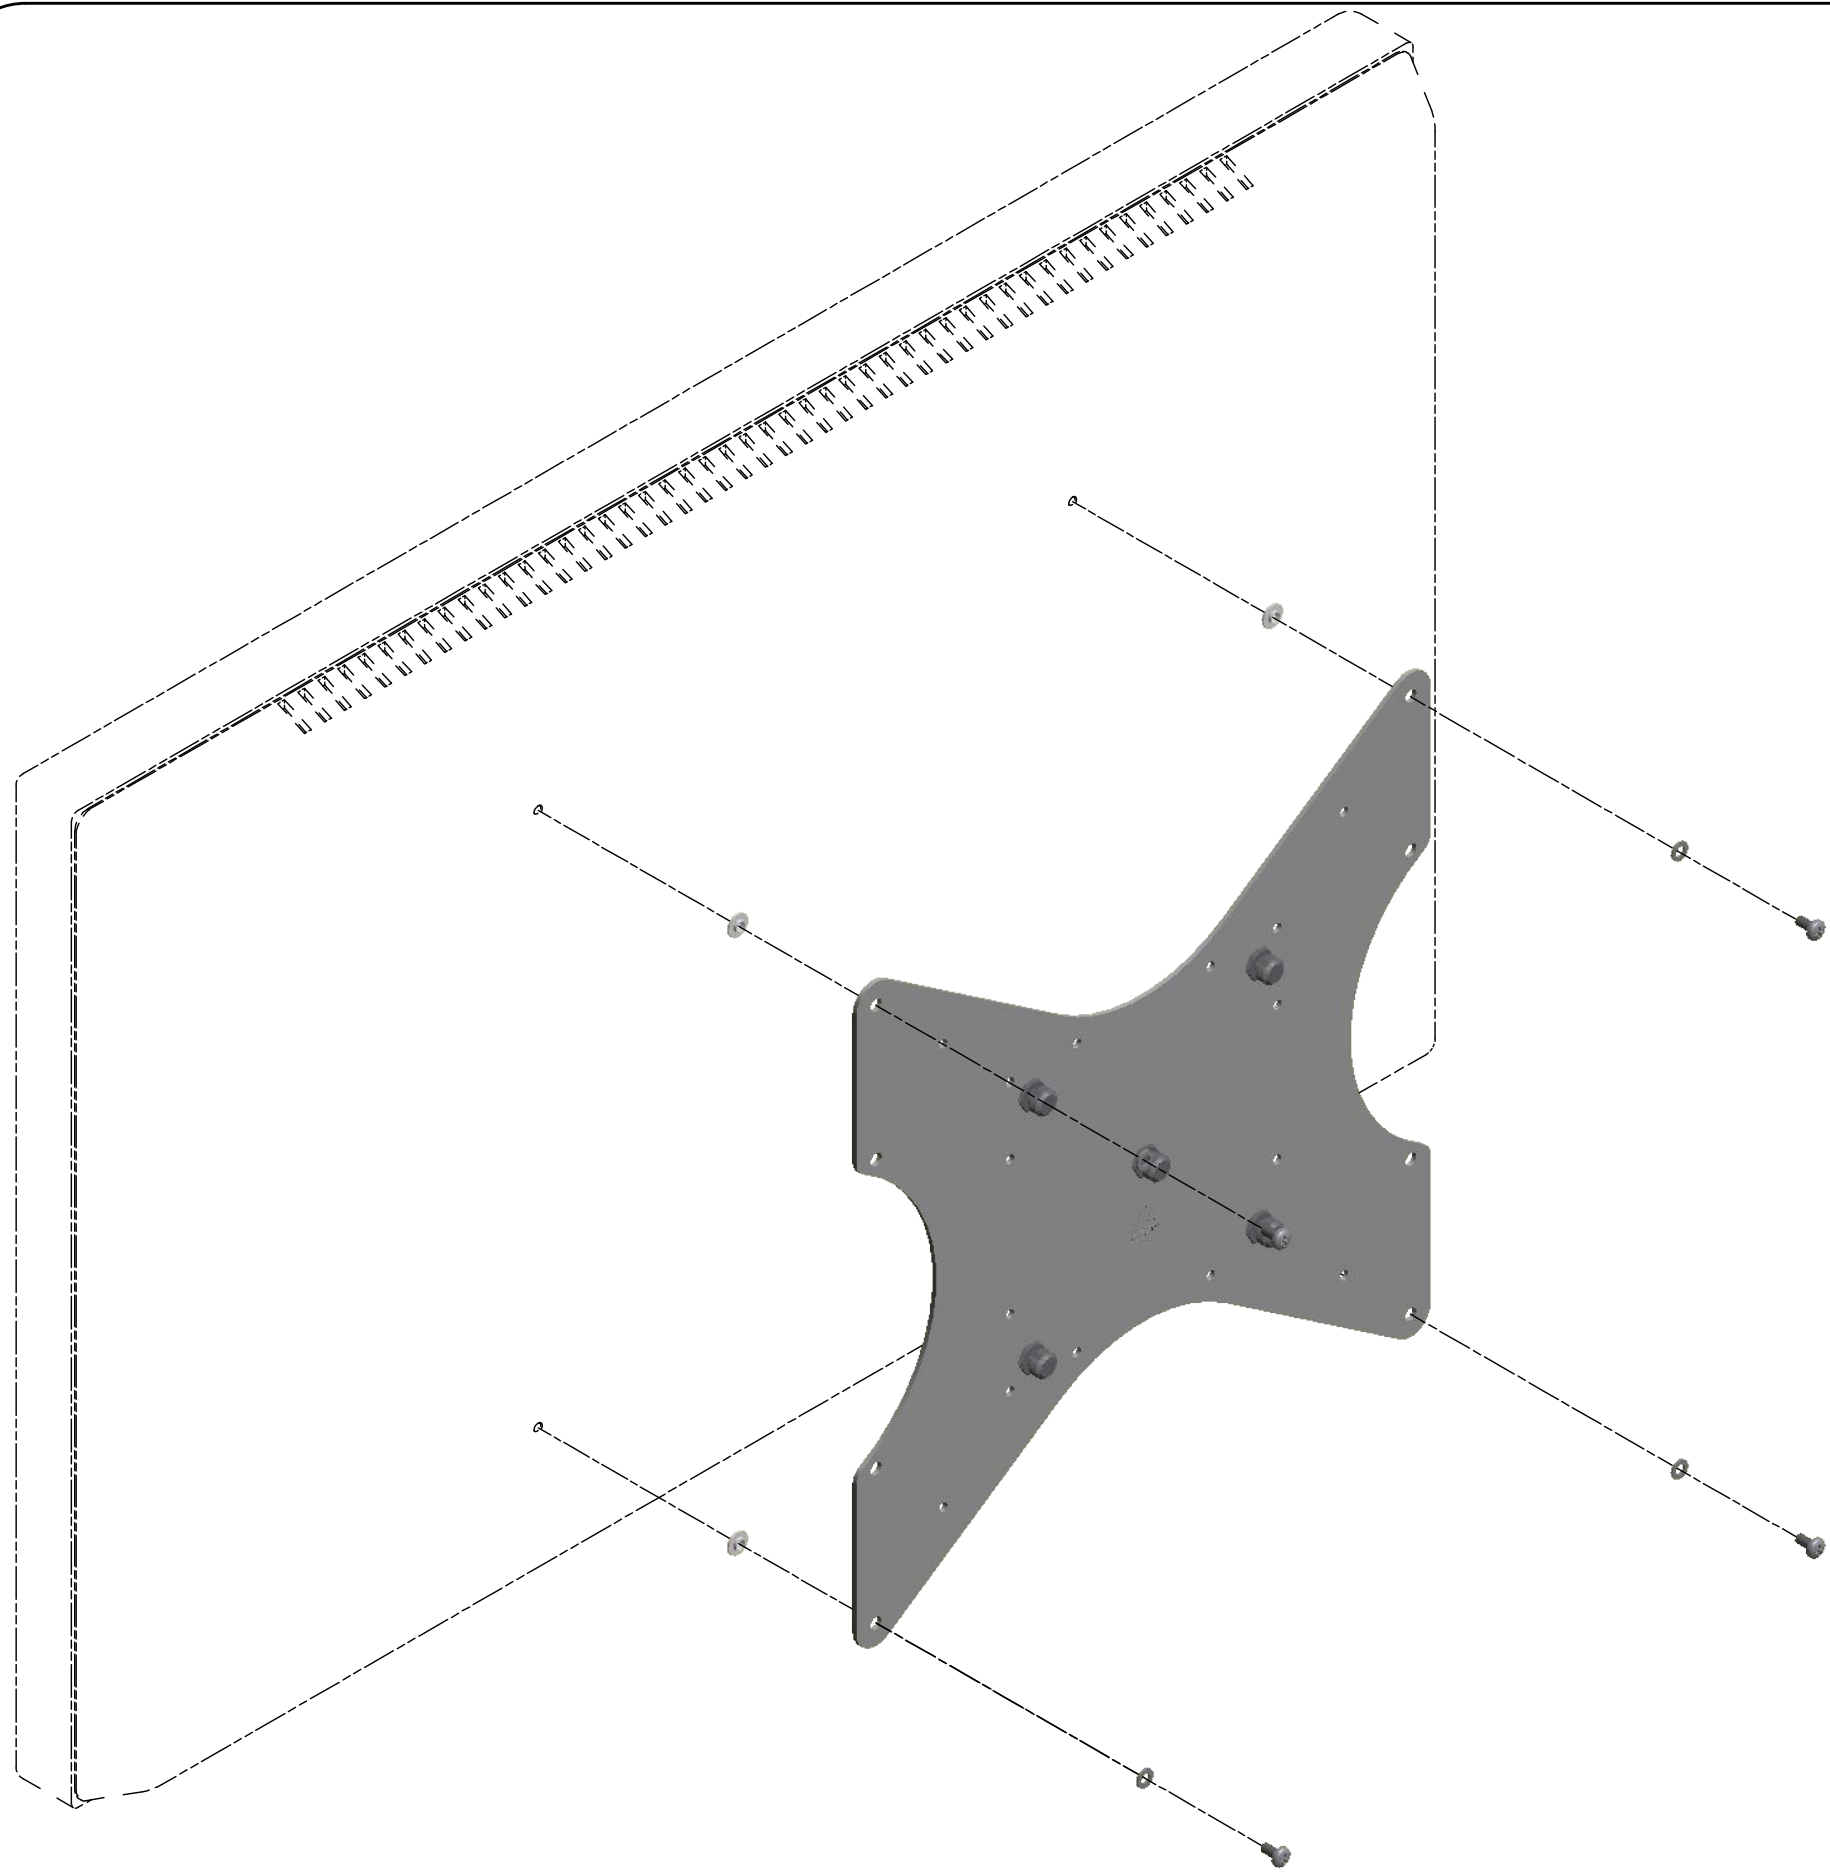

Montage Anleitung

manuel d'installation

UFPRO-V400

"Multi-VESA Flat Panel Mount"

Maximale belasting
 Maximum load
 Maximale Belastung
 Charge maximale

UFPRO-V400
VESA 200/300/400 BRACKET

-  Washer M4
-  Bolt M4x12
-  Washer M5
-  Bolt M5x12
-  Washer M6
-  Bolt M6x12
-  Plastic Washer
-  Washer M8
-  Bolt M8x16