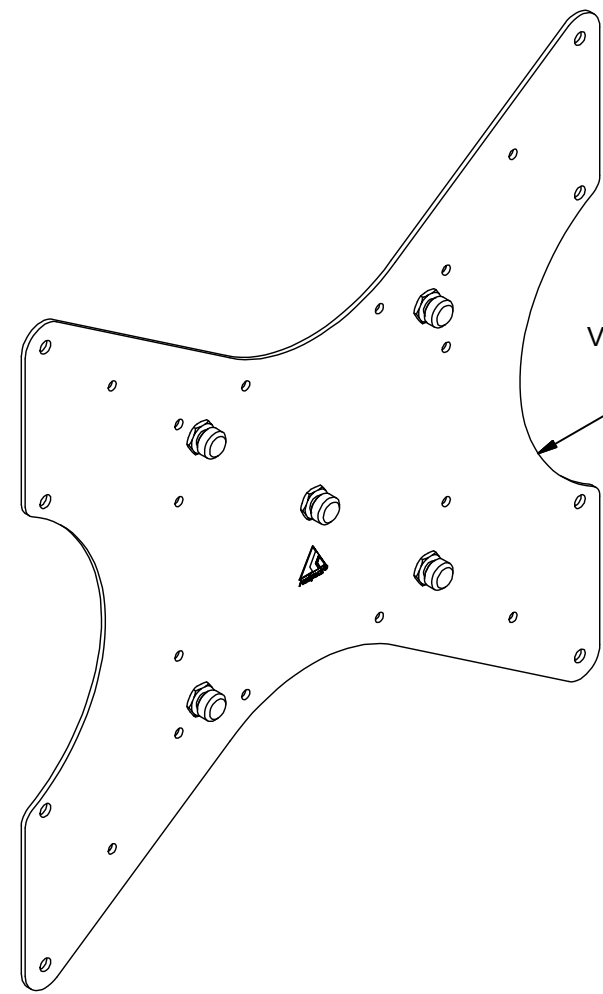

Algemene afmetingen
 General dimensions
 allgemeine Abmessungen
 Dimensions générales

Montageposities
 Mounting positions
 Montage positionen
 Positions de montage

UFPRO installatiehandleiding

installation manual

Montage Anleitung

manuel d'installation

UFPRO-V400

"Multi-VESA Flat Panel Mount"

Maximale belasting
 Maximum load
 Maximale Belastung
 Charge maximale

UFPRO-V400
VESA 200/300/400 BRACKET

-  Washer M4
-  Bolt M4x12
-  Washer M5
-  Bolt M5x12
-  Washer M6
-  Bolt M6x12
-  Plastic Washer
-  Washer M8
-  Bolt M8x16