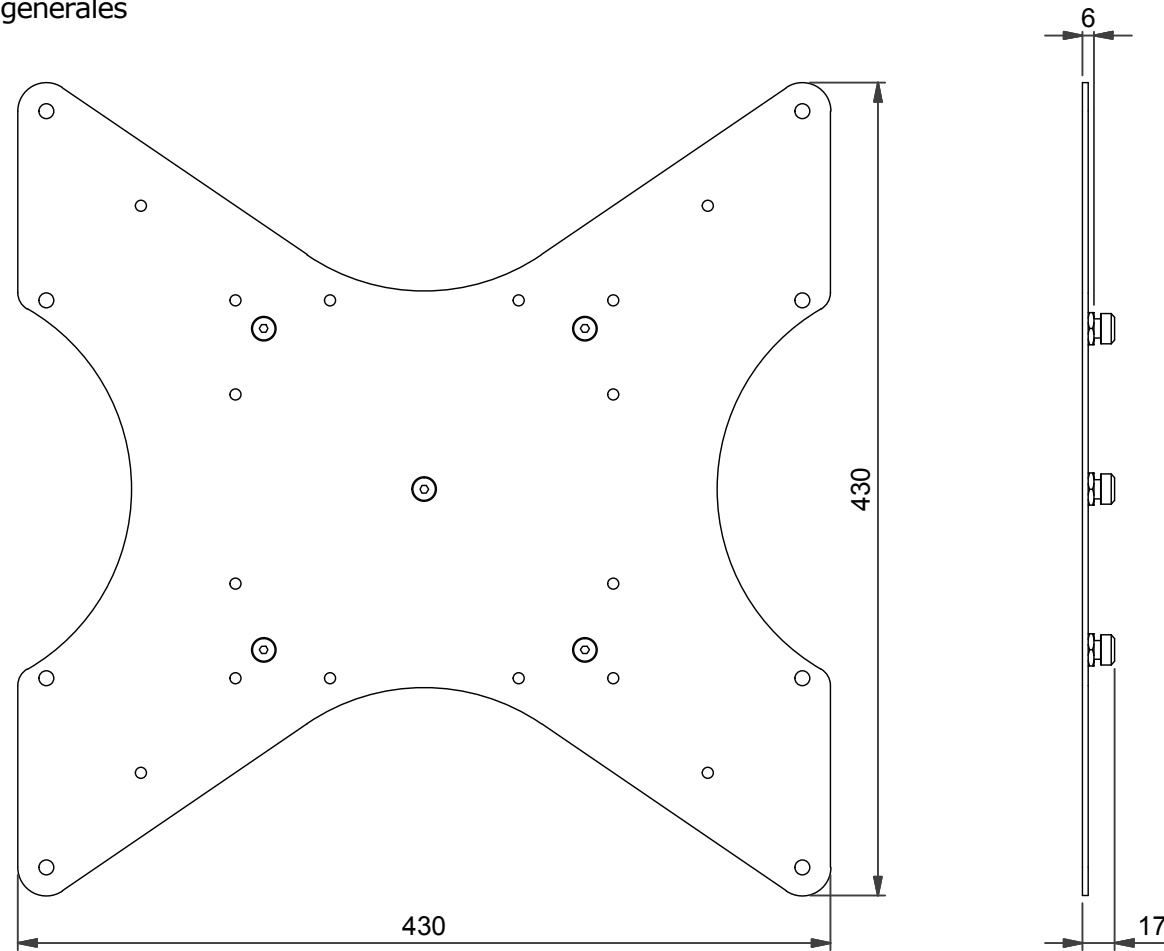

Algemene afmetingen
 General dimensions
 allgemeine Abmessungen
 Dimensions générales

Montageposities
 Mounting positions
 Montage positionen
 Positions de montage

UFPRO installatiehandleiding

installation manual

Montage Anleitung

manuel d'installation

UFPRO-V400

"Multi-VESA Flat Panel Mount"

Maximale belasting
 Maximum load
 Maximale Belastung
 Charge maximale

UFPRO-V400
VESA 200/300/400 BRACKET

-  Washer M4
-  Bolt M4x12
-  Washer M5
-  Bolt M5x12
-  Washer M6
-  Bolt M6x12
-  Plastic Washer
-  Washer M8
-  Bolt M8x16