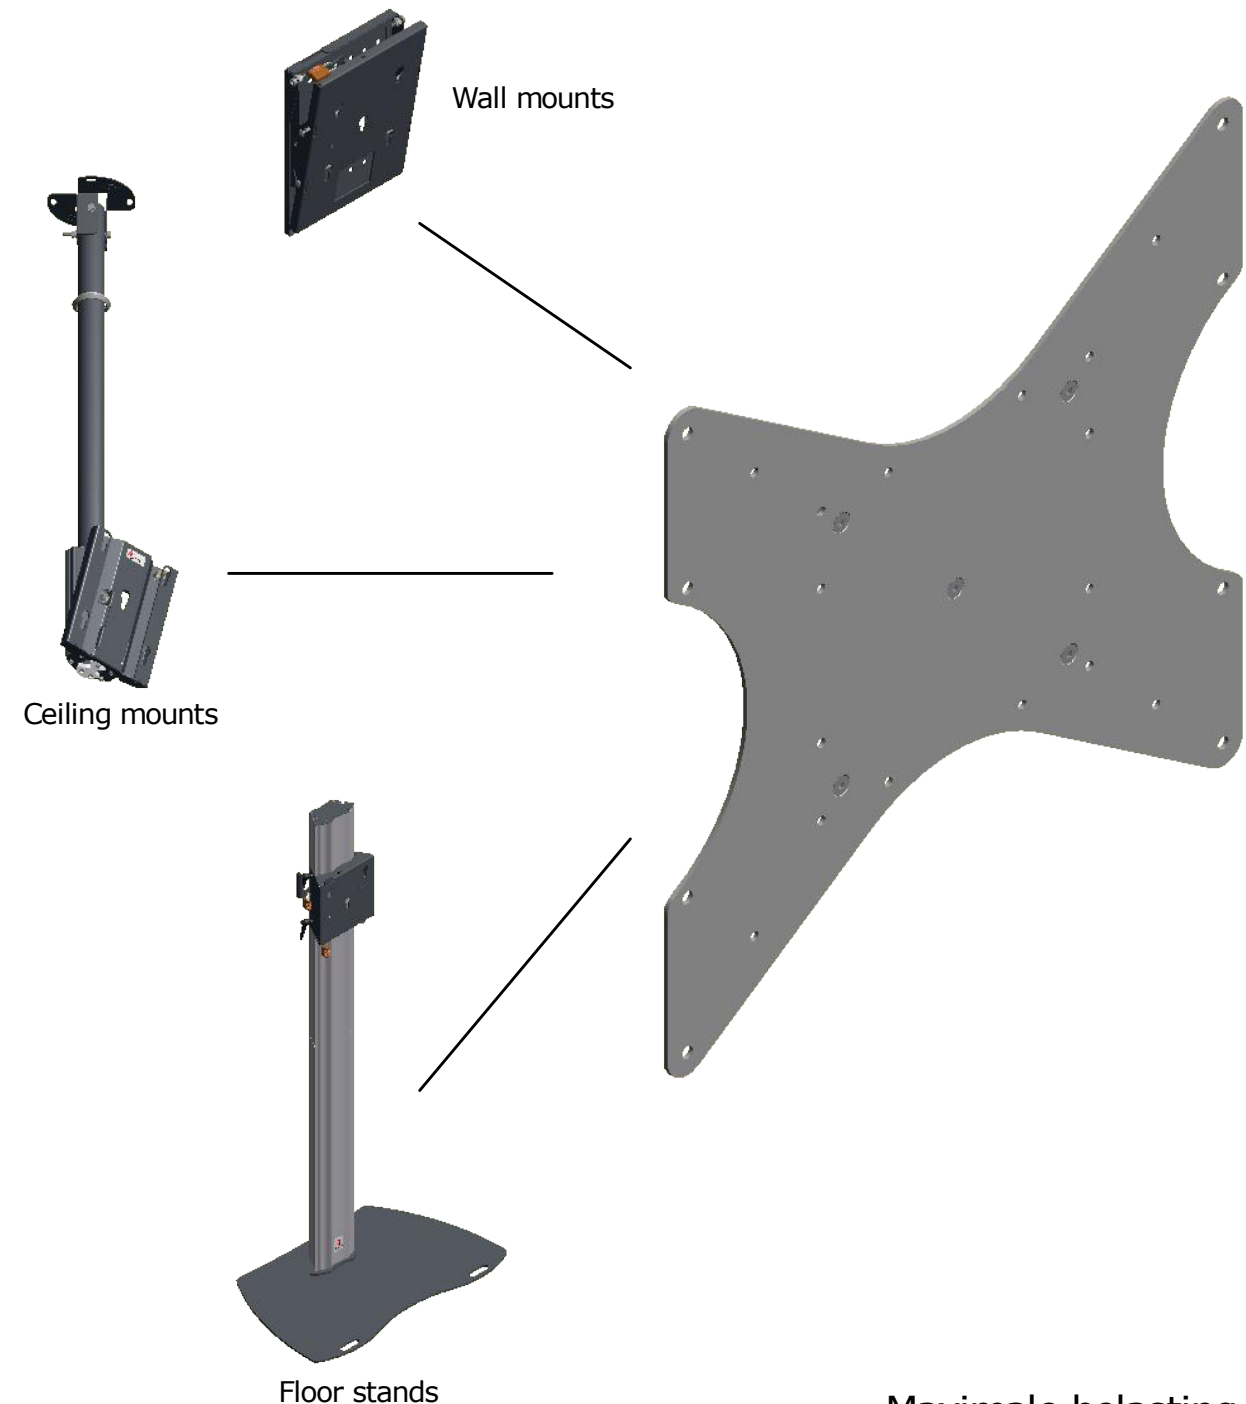

Algemene afmetingen
 General dimensions
 allgemeine Abmessungen
 Dimensions générales

Montageposities
 Mounting positions
 Montage positionen
 Positions de montage

UFPRO installatiehandleiding

installation manual

Montage Anleitung

manuel d'installation

UFPRO-V400

"Multi-VESA Flat Panel Mount"

Maximale belasting
 Maximum load
 Maximale Belastung
 Charge maximale

UFPRO-V400
VESA 200/300/400 BRACKET

-  Washer M4
-  Bolt M4x12
-  Washer M5
-  Bolt M5x12
-  Washer M6
-  Bolt M6x12
-  Plastic Washer
-  Washer M8
-  Bolt M8x16