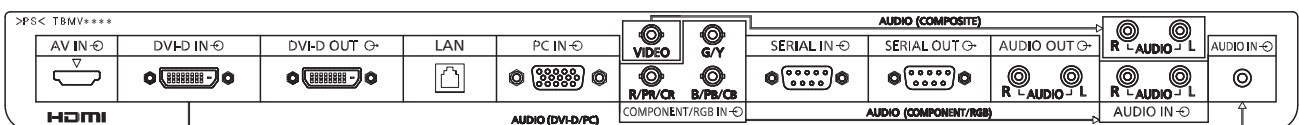

CONNECTION TERMINAL