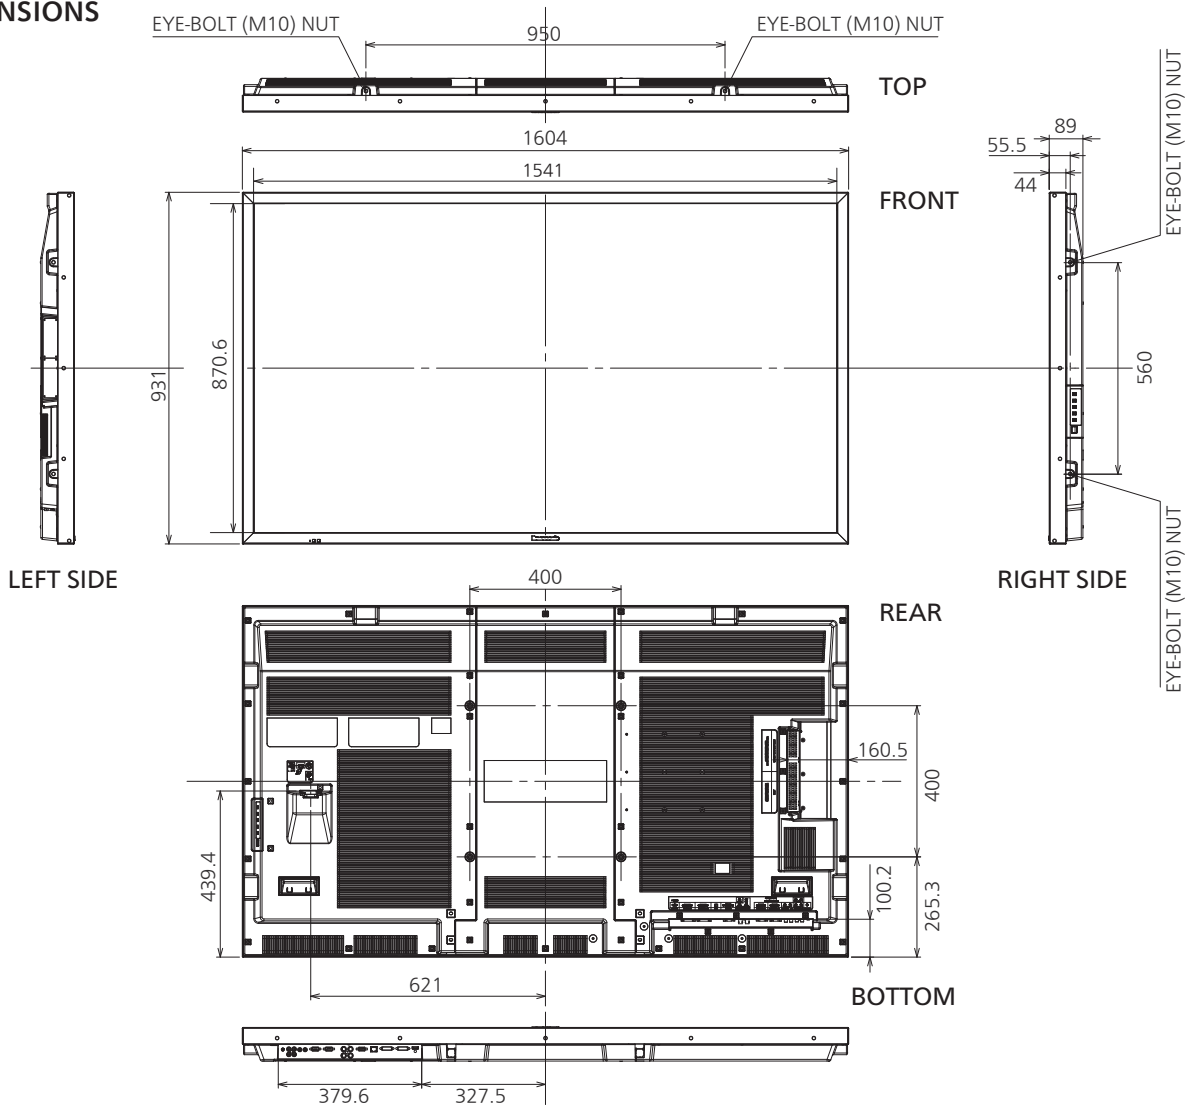

MAIN FEATURE

24/7 Operation	Yes
Ceiling-Suspension	Yes
Digital Zoom	Yes (x1~x4)
Video Wall	Yes (N x M, up to 5 x 5)
Daisy Chain	Yes
1:1 Pixel mode	Yes
Automatic Picture Position	Yes
Screen Saver	Yes
PC/DVI Power Management	Yes
ECO mode	Yes
Button / Input lock	Yes
Orientation Landscape / Portrait	Yes
Remote-control User Level	Yes
Power-on Screen Delay	Yes
Seam Hides Video Off Mode	Yes
DVI-D Power Management	Yes
Input Search	Yes

OPTIONAL ACCESSORIES

Pedestal	TY-ST58P20
Wall hanging bracket	TY-WK70PV50
Protective Glass	TY-PG70LF50
Dual HDMI Terminal Board	TY-FB10HMD
HD-SDI Terminal Board	TY-FB10HD

Cautions: This drawing is not a scale
Units : mm

DIMENSIONS